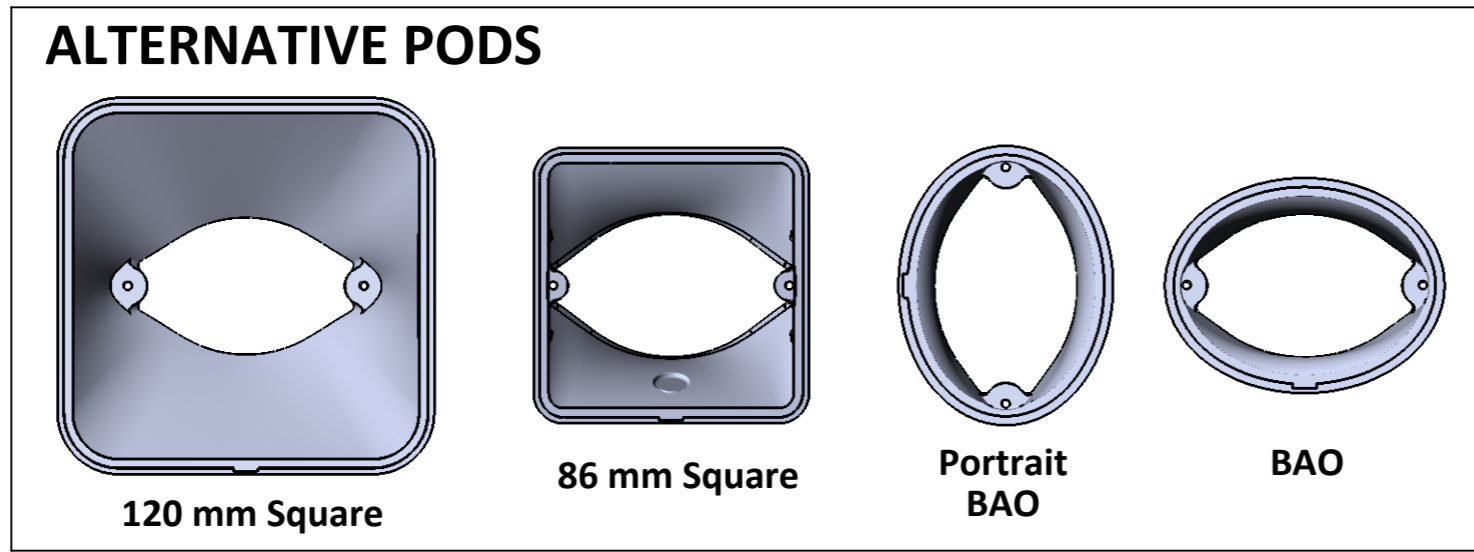

# IKON RECTANGULAR POD INFORMATION SHEET

- Please refer to Ikon Information Sheet for all other dimensions

- Other variants available as per standard Ikon e.g. Lowikon & through-the-bar.

- Available as non condensation font only.