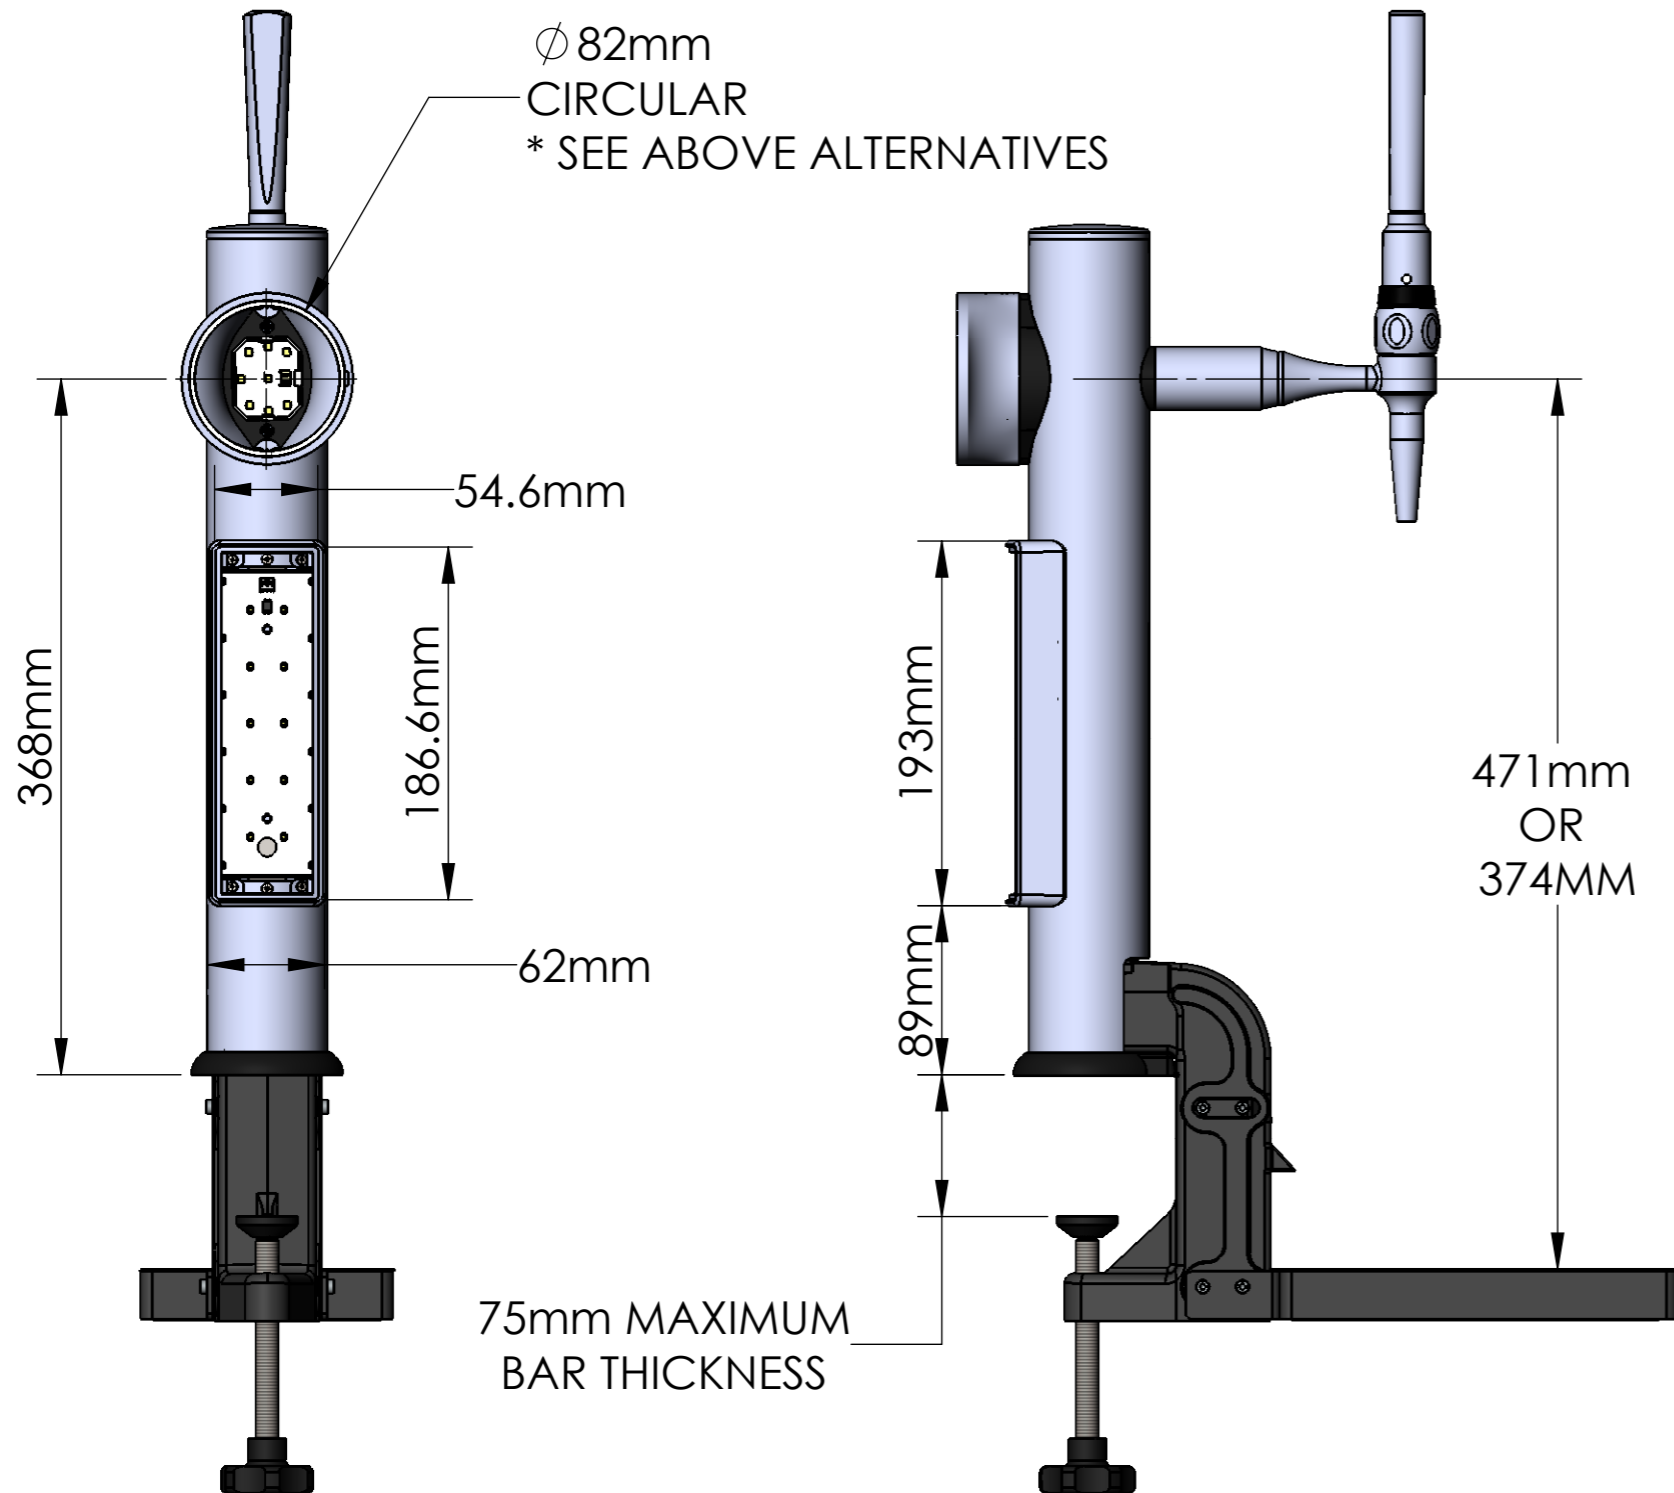

# IKON RECTANGULAR POD INFORMATION SHEET

- Please refer to Ikon Information Sheet for all other dimensions

- Other variants available as per standard Ikon e.g. Lowikon & through-the-bar.

- Available as non condensation font only.