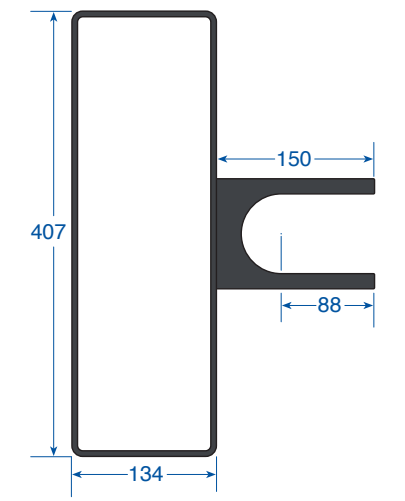

Chameleon four-out through-the-bar mounting upgrade . . .

Chameleon with drip tray on bar

New mounting hole installation details for through-the-bar fonts

The through-the-bar fixing plate can be used as a template

Chameleon with drip tray in frame

Drip tray frame dimensions

Chameleon four-out through-the-bar mounting upgrade

Solenoid Chameleon with drip tray on bar

Solenoid Chameleon with drip tray in frame

Porter Lancastrian Limited
 Lower Healey Business Park
 Froom Street · Chorley
 Lancs · UK · PR6 9AR
 Tel: 0870 871 0111
 Fax: 0870 871 0112
 eMail: sales@porta.co.uk
 Website: www.porta.co.uk

Specifications correct at time
 of printing – E & OE

Fonts shown with optional
 stainless steel Elegance taps and
 Soft-Touch-Branding

All dimensions in millimetres