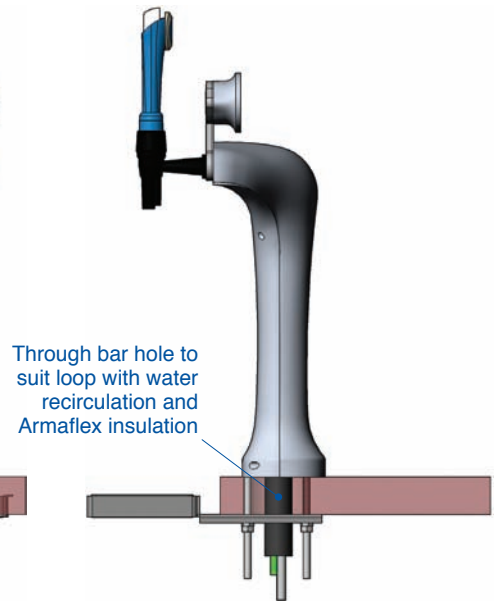

Chameleon four-out through-the-bar mounting upgrade . . .

Chameleon with drip tray on bar

New mounting hole installation details for through-the-bar fonts

The through-the-bar fixing plate can be used as a template

Chameleon with drip tray in frame

Drip tray frame dimensions

Chameleon four-out through-the-bar mounting upgrade

Solenoid Chameleon with drip tray on bar

Solenoid Chameleon with drip tray in frame

Porter Lancastrian Limited
 Lower Healey Business Park
 Froom Street · Chorley
 Lancs · UK · PR6 9AR
 Tel: 0870 871 0111
 Fax: 0870 871 0112
 eMail: sales@porta.co.uk
 Website: www.porta.co.uk

Specifications correct at time
 of printing – E & OE

Fonts shown with optional
 stainless steel Elegance taps and
 Soft-Touch-Branding

All dimensions in millimetres