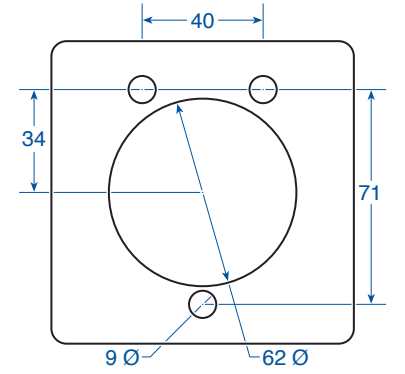

Chameleon four-out through-the-bar mounting upgrade . . .

Chameleon with drip tray on bar

New mounting hole installation details for through-the-bar fonts

The through-the-bar fixing plate can be used as a template

Chameleon with drip tray in frame

Drip tray frame dimensions

Chameleon four-out through-the-bar mounting upgrade

Solenoid Chameleon with drip tray on bar

Solenoid Chameleon with drip tray in frame

Porter Lancastrian Limited
 Lower Healey Business Park
 Froom Street · Chorley
 Lancs · UK · PR6 9AR
 Tel: 0870 871 0111
 Fax: 0870 871 0112
 eMail: sales@porta.co.uk
 Website: www.porta.co.uk