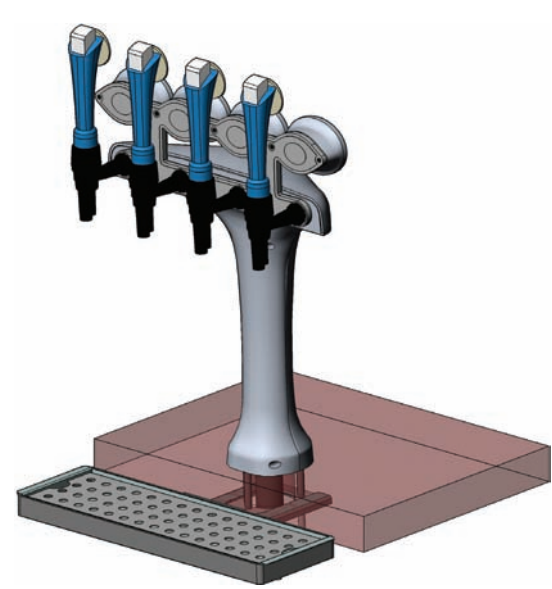

Chameleon four-out through-the-bar mounting upgrade . . .

Chameleon with drip tray on bar

New mounting hole installation details for through-the-bar fonts

The through-the-bar fixing plate can be used as a template

Chameleon with drip tray in frame

Drip tray frame dimensions

Chameleon four-out through-the-bar mounting upgrade

Solenoid Chameleon with drip tray on bar

Solenoid Chameleon with drip tray in frame

Porter Lancastrian Limited
 Lower Healey Business Park
 Froom Street · Chorley
 Lancs · UK · PR6 9AR
 Tel: 0870 871 0111
 Fax: 0870 871 0112
 eMail: sales@porta.co.uk
 Website: www.porta.co.uk

Specifications correct at time
 of printing – E & OE

Fonts shown with optional
 stainless steel Elegance taps and
 Soft-Touch-Branding

All dimensions in millimetres