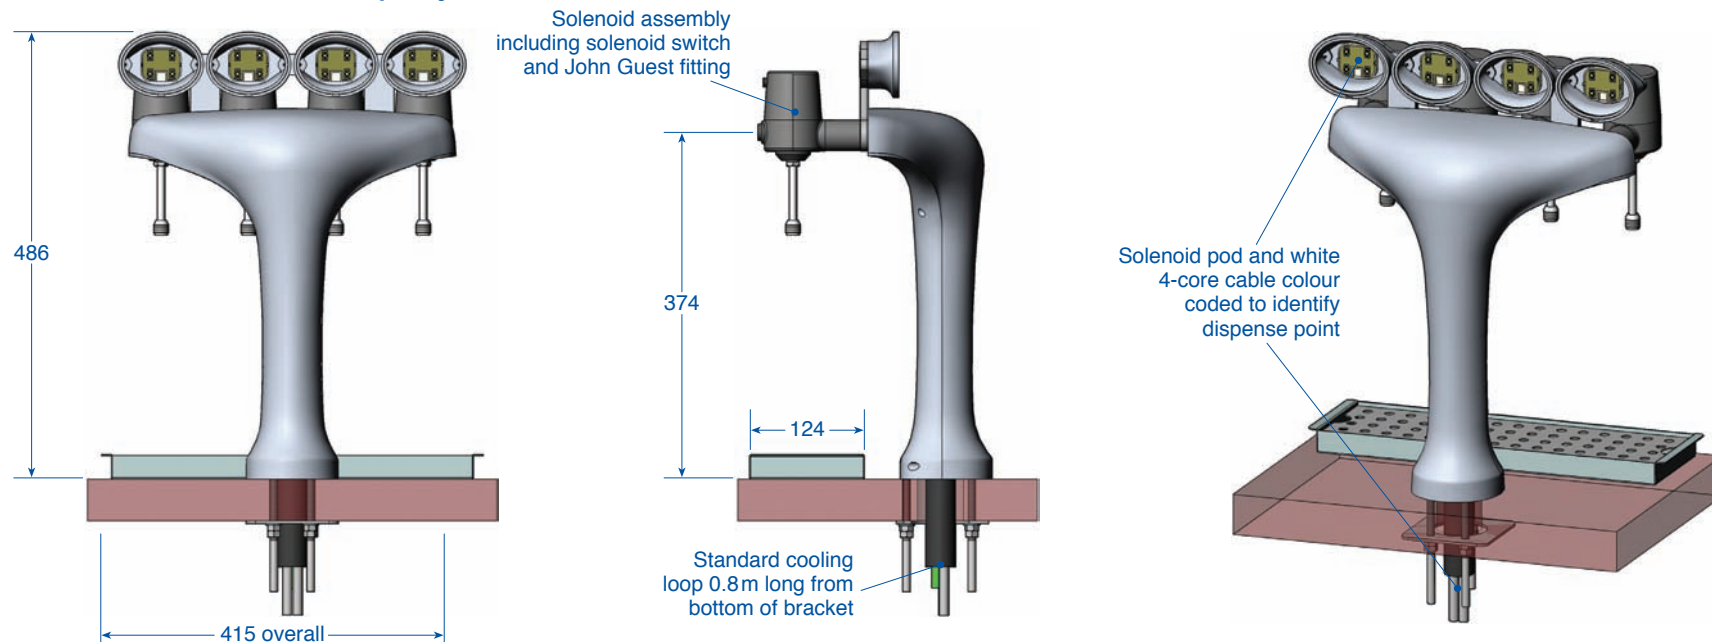

Chameleon four-out through-the-bar mounting upgrade . . .

Chameleon with drip tray on bar

New mounting hole installation details for through-the-bar fonts

The through-the-bar fixing plate can be used as a template

Chameleon with drip tray in frame

Drip tray frame dimensions

Chameleon four-out through-the-bar mounting upgrade

Solenoid Chameleon with drip tray on bar

Solenoid Chameleon with drip tray in frame

Porter Lancastrian Limited
 Lower Healey Business Park
 Froom Street · Chorley
 Lancs · UK · PR6 9AR
 Tel: 0870 871 0111
 Fax: 0870 871 0112
 eMail: sales@porta.co.uk
 Website: www.porta.co.uk

Specifications correct at time
 of printing – E & OE

Fonts shown with optional
 stainless steel Elegance taps and
 Soft-Touch-Branding

All dimensions in millimetres