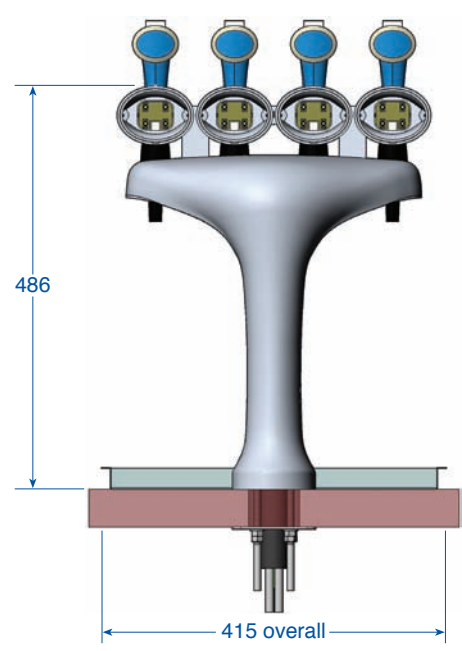

Chameleon four-out through-the-bar mounting upgrade . . .

Chameleon with drip tray on bar

New mounting hole installation details for through-the-bar fonts

The through-the-bar fixing plate can be used as a template

Chameleon with drip tray in frame

Drip tray frame dimensions

Chameleon four-out through-the-bar mounting upgrade

Solenoid Chameleon with drip tray on bar

Solenoid Chameleon with drip tray in frame

Porter Lancastrian Limited
 Lower Healey Business Park
 Froom Street · Chorley
 Lancs · UK · PR6 9AR
 Tel: 0870 871 0111
 Fax: 0870 871 0112
 eMail: sales@porta.co.uk
 Website: www.porta.co.uk

Specifications correct at time
 of printing – E & OE

Fonts shown with optional
 stainless steel Elegance taps and
 Soft-Touch-Branding

All dimensions in millimetres