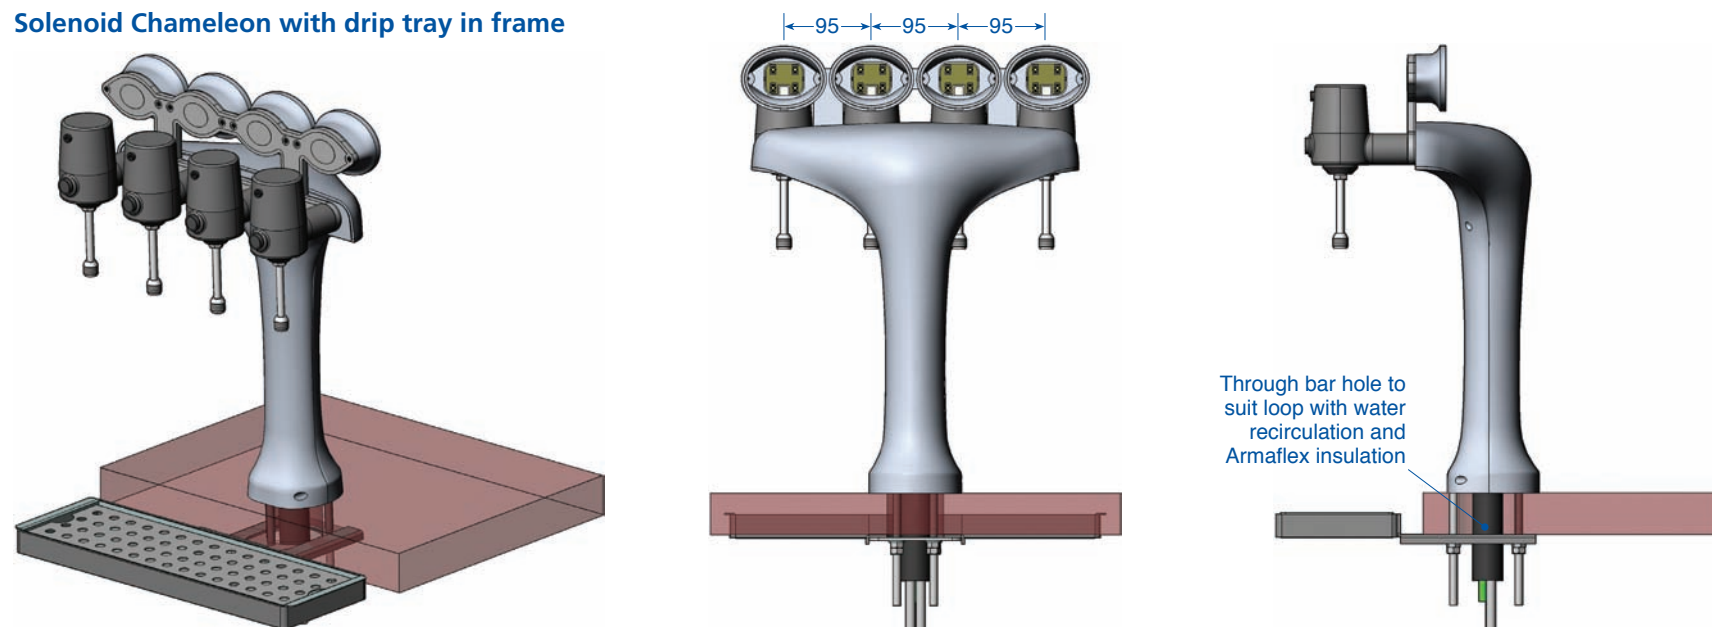

Chameleon four-out through-the-bar mounting upgrade . . .

Chameleon with drip tray on bar

New mounting hole installation details for through-the-bar fonts

The through-the-bar fixing plate can be used as a template

Chameleon with drip tray in frame

Drip tray frame dimensions

Chameleon four-out through-the-bar mounting upgrade

Solenoid Chameleon with drip tray on bar

Solenoid Chameleon with drip tray in frame

Porter Lancastrian Limited
 Lower Healey Business Park
 Froom Street · Chorley
 Lancs · UK · PR6 9AR
 Tel: 0870 871 0111
 Fax: 0870 871 0112
 eMail: sales@porta.co.uk
 Website: www.porta.co.uk

Specifications correct at time
 of printing – E & OE

Fonts shown with optional
 stainless steel Elegance taps and
 Soft-Touch-Branding

All dimensions in millimetres