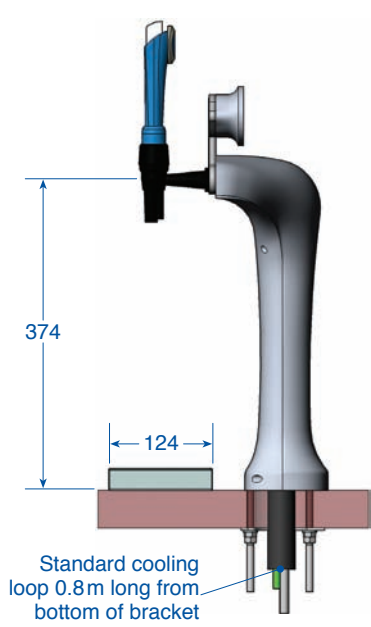

Chameleon four-out through-the-bar mounting upgrade . . .

Chameleon with drip tray on bar

New mounting hole installation details for through-the-bar fonts

The through-the-bar fixing plate can be used as a template

Chameleon with drip tray in frame

Drip tray frame dimensions

Chameleon four-out through-the-bar mounting upgrade

Solenoid Chameleon with drip tray on bar

Solenoid Chameleon with drip tray in frame

Porter Lancastrian Limited
 Lower Healey Business Park
 Froom Street · Chorley
 Lancs · UK · PR6 9AR
 Tel: 0870 871 0111
 Fax: 0870 871 0112
 eMail: sales@porta.co.uk
 Website: www.porta.co.uk

Specifications correct at time
 of printing – E & OE

Fonts shown with optional
 stainless steel Elegance taps and
 Soft-Touch-Branding

All dimensions in millimetres