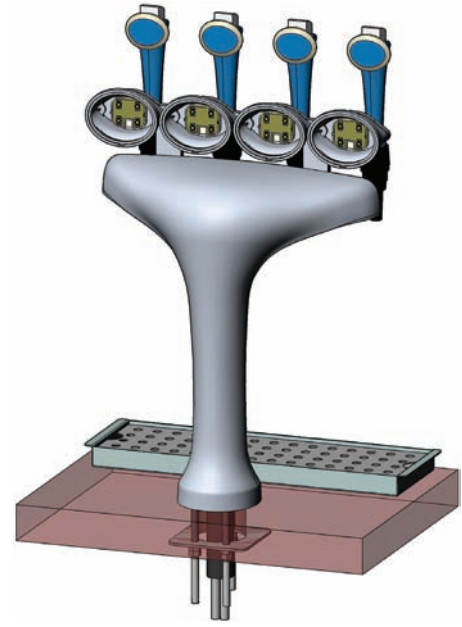

Chameleon four-out through-the-bar mounting upgrade . . .

Chameleon with drip tray on bar

New mounting hole installation details for through-the-bar fonts

The through-the-bar fixing plate can be used as a template

Chameleon with drip tray in frame

Drip tray frame dimensions

Chameleon four-out through-the-bar mounting upgrade

Solenoid Chameleon with drip tray on bar

Solenoid Chameleon with drip tray in frame

Porter Lancastrian Limited
 Lower Healey Business Park
 Froom Street · Chorley
 Lancs · UK · PR6 9AR
 Tel: 0870 871 0111
 Fax: 0870 871 0112
 eMail: sales@porta.co.uk
 Website: www.porta.co.uk

Specifications correct at time
 of printing – E & OE

Fonts shown with optional
 stainless steel Elegance taps and
 Soft-Touch-Branding

All dimensions in millimetres