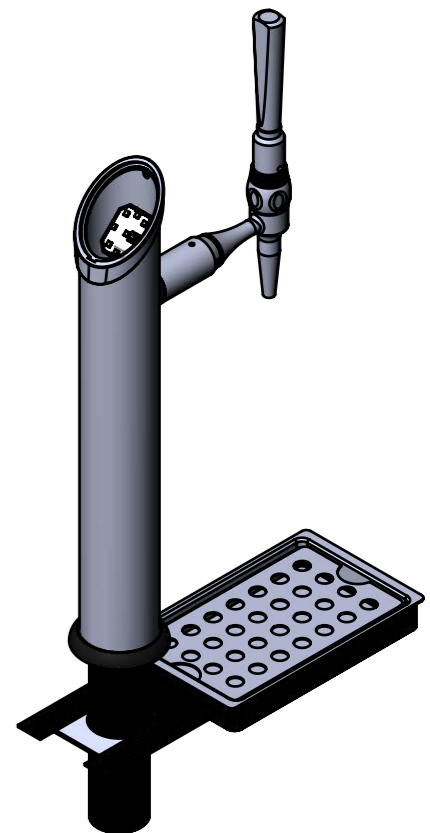

STANDARD HEIGHT IKON EIGER CLAMP-ON

STANDARD HEIGHT IKON EIGER THROUGH BAR

IKON EIGER & LOWIKON EIGER

INFORMATION SHEET

LENS HOLDER
ACCOMMODATES
INDUSTRY STANDARD
OVAL LENS

LOW IKON EIGER CLAMP-ON

LOW IKON EIGER THROUGH BAR

SHOWN WITH OPTIONAL
EXTRA ELEGANCE TAPS