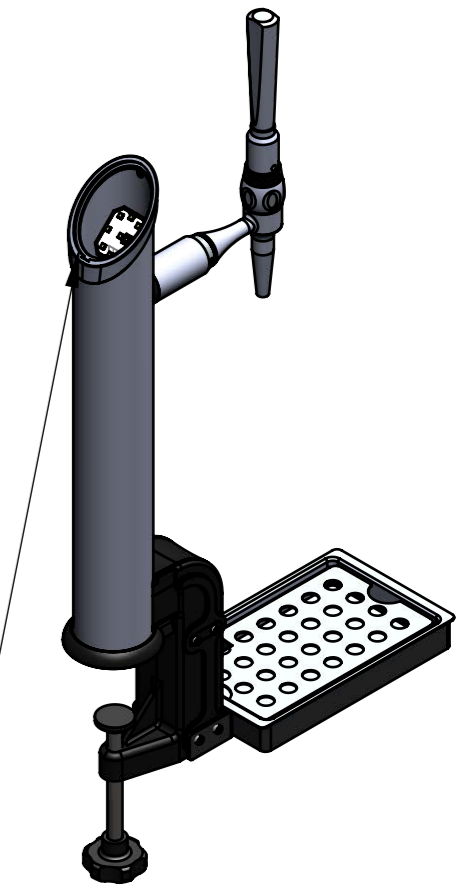

STANDARD HEIGHT IKON EIGER CLAMP-ON

STANDARD HEIGHT IKON EIGER THROUGH BAR

IKON EIGER & LOWIKON EIGER

INFORMATION SHEET

LENS HOLDER
ACCOMMODATES
INDUSTRY STANDARD
OVAL LENS

LOW IKON EIGER CLAMP-ON

LOW IKON EIGER THROUGH BAR

SHOWN WITH OPTIONAL
EXTRA ELEGANCE TAPS