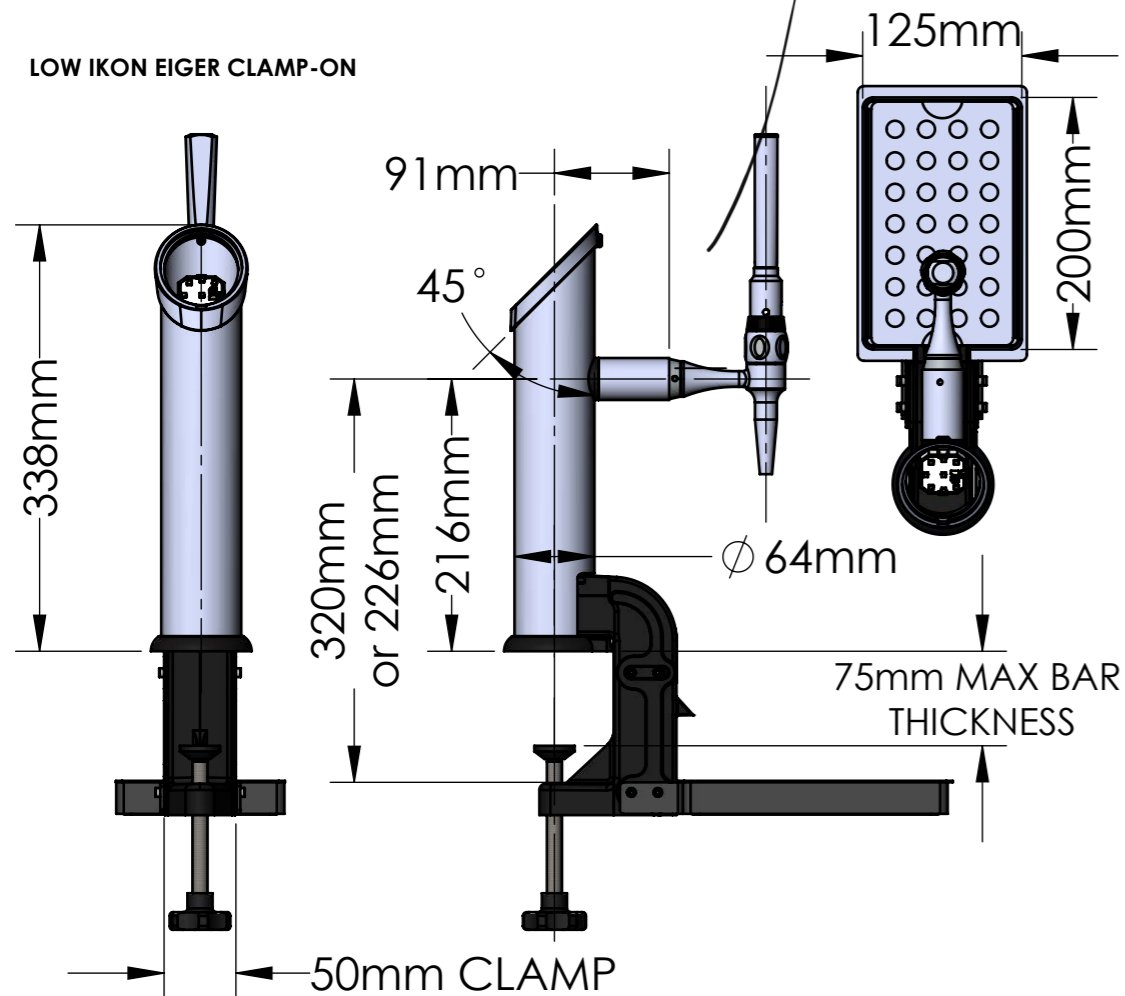

STANDARD HEIGHT IKON EIGER CLAMP-ON

STANDARD HEIGHT IKON EIGER THROUGH BAR

IKON EIGER & LOWIKON EIGER

INFORMATION SHEET

LENS HOLDER
ACCOMMODATES
INDUSTRY STANDARD
OVAL LENS

LOW IKON EIGER CLAMP-ON

LOW IKON EIGER THROUGH BAR

SHOWN WITH OPTIONAL
EXTRA ELEGANCE TAPS