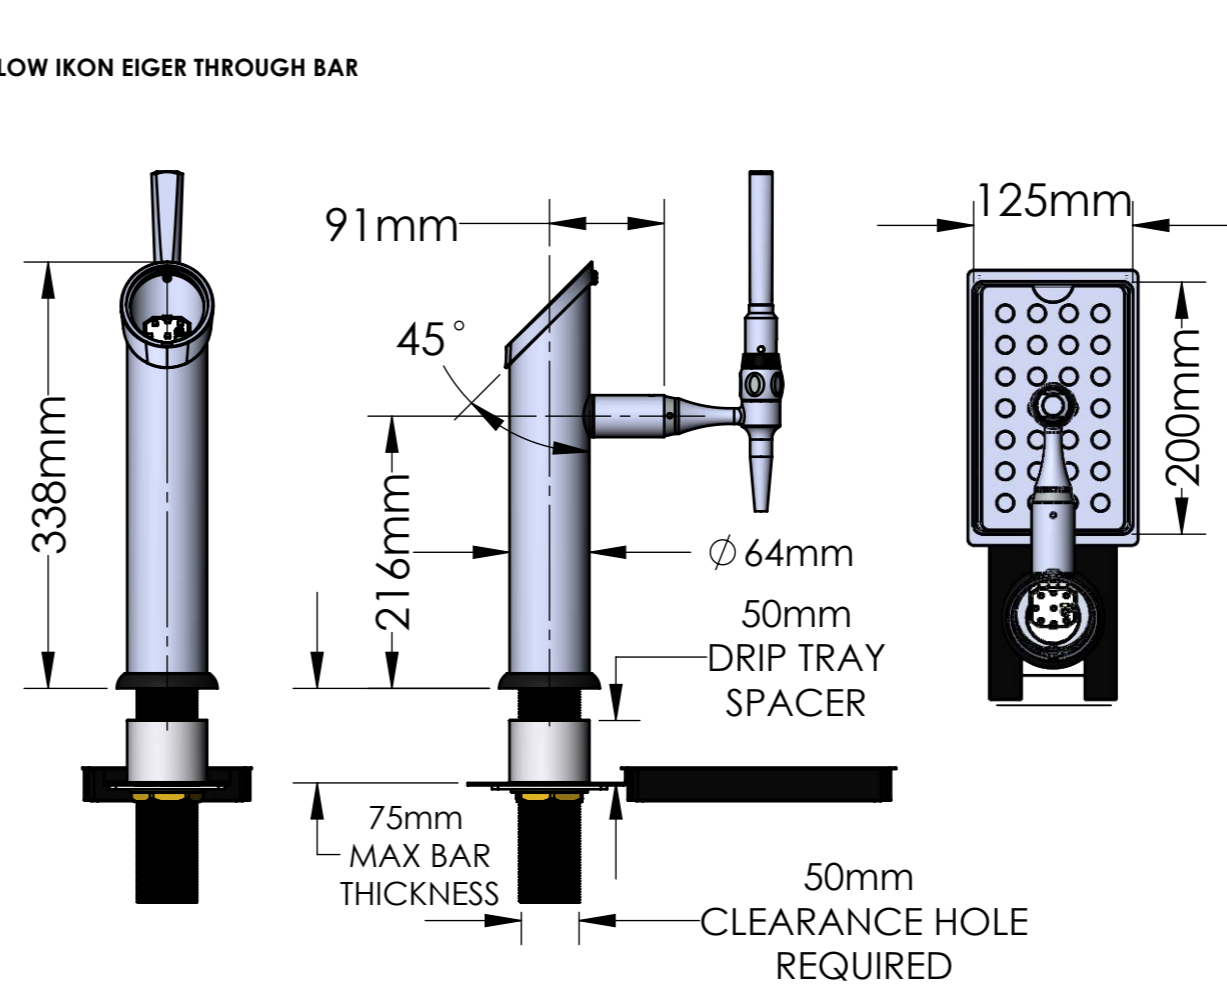

STANDARD HEIGHT IKON EIGER CLAMP-ON

STANDARD HEIGHT IKON EIGER THROUGH BAR

IKON EIGER & LOWIKON EIGER

INFORMATION SHEET

LENS HOLDER
ACCOMMODATES
INDUSTRY STANDARD
OVAL LENS

LOW IKON EIGER CLAMP-ON

LOW IKON EIGER THROUGH BAR

SHOWN WITH OPTIONAL
EXTRA ELEGANCE TAPS