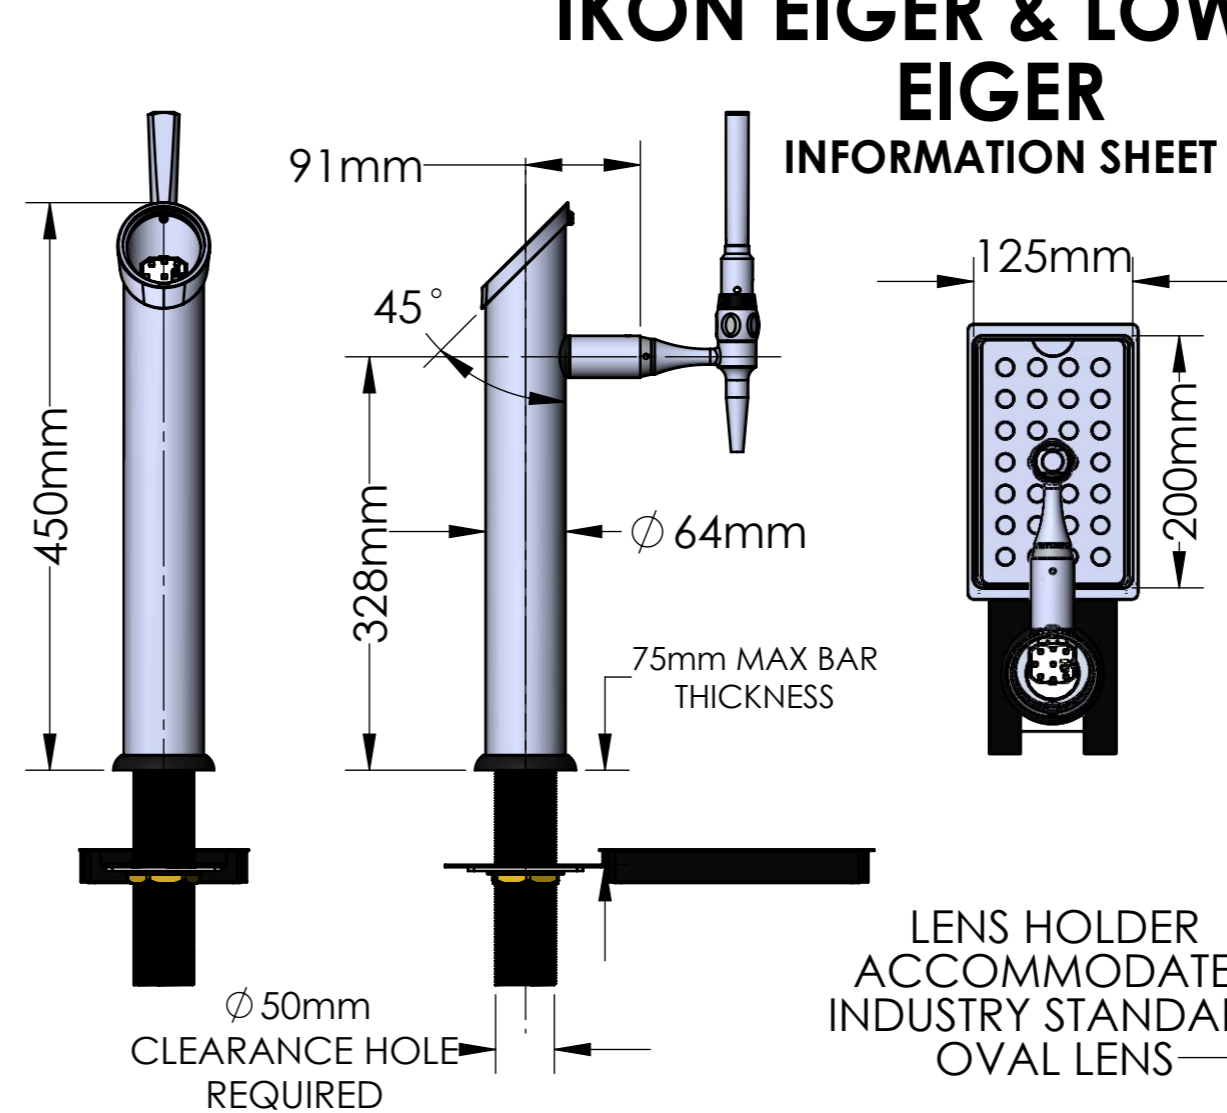

STANDARD HEIGHT IKON EIGER CLAMP-ON

STANDARD HEIGHT IKON EIGER THROUGH BAR

IKON EIGER & LOWIKON EIGER

INFORMATION SHEET

LENS HOLDER
ACCOMMODATES
INDUSTRY STANDARD
OVAL LENS

LOW IKON EIGER CLAMP-ON

LOW IKON EIGER THROUGH BAR

SHOWN WITH OPTIONAL
EXTRA ELEGANCE TAPS