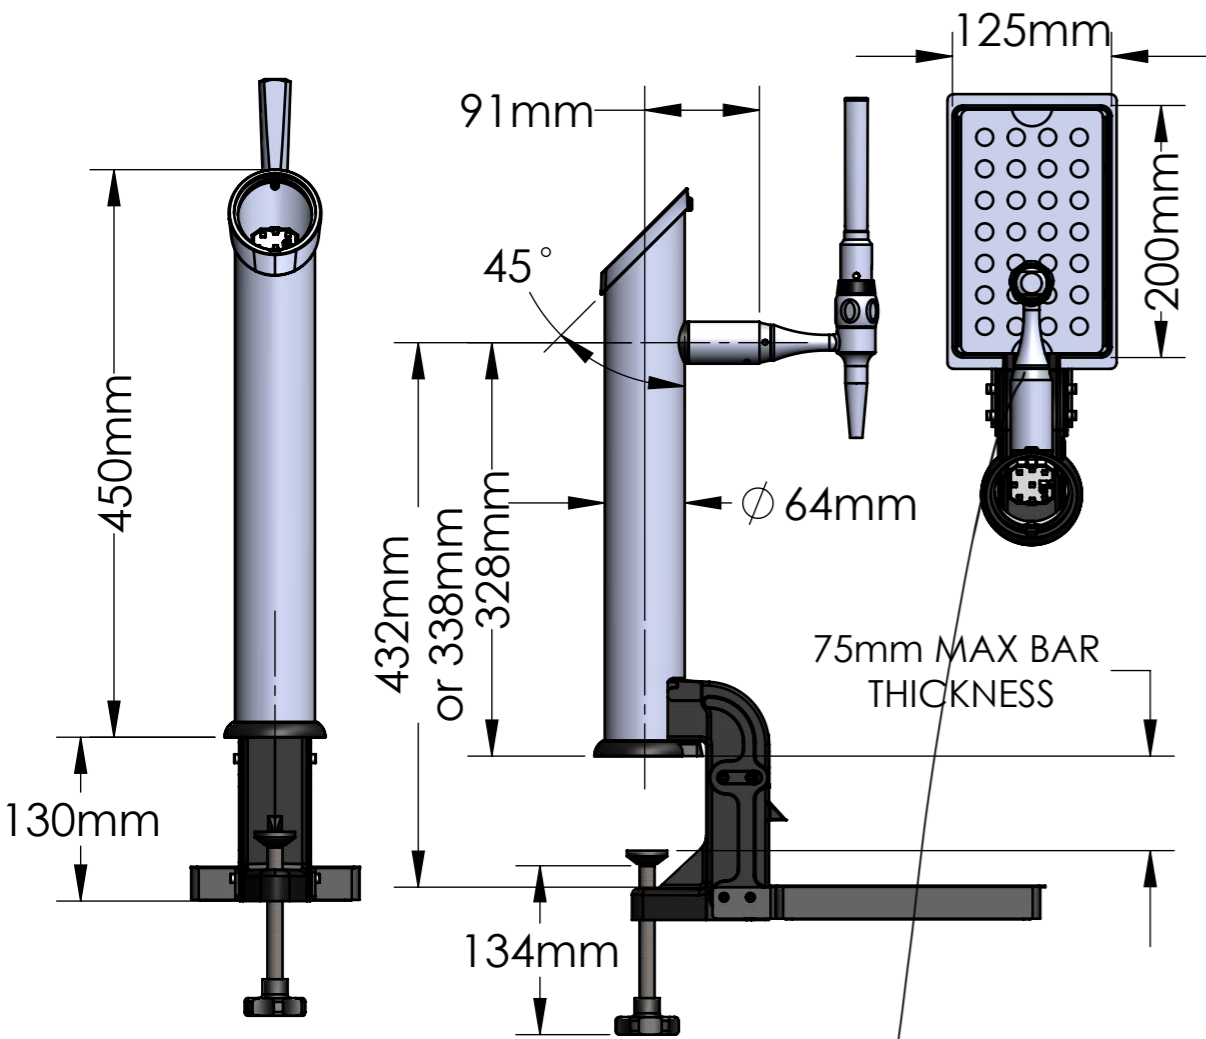

STANDARD HEIGHT IKON EIGER CLAMP-ON

STANDARD HEIGHT IKON EIGER THROUGH BAR

IKON EIGER & LOWIKON EIGER

INFORMATION SHEET

LENS HOLDER
ACCOMMODATES
INDUSTRY STANDARD
OVAL LENS

LOW IKON EIGER CLAMP-ON

LOW IKON EIGER THROUGH BAR

SHOWN WITH OPTIONAL
EXTRA ELEGANCE TAPS