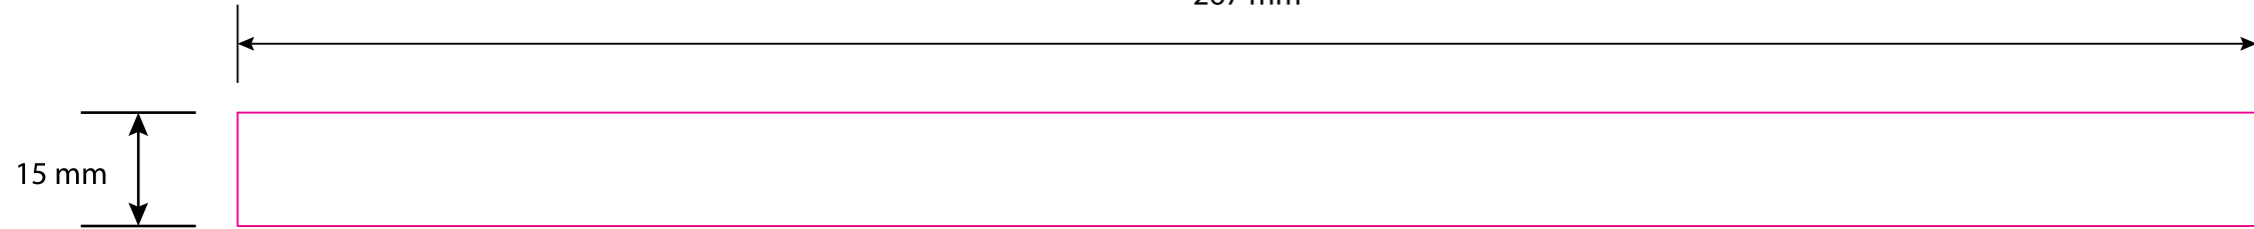

CIRCULAR & OVAL INSERT SLEEVE CUTTER GUIDE

Circular

267 mm

Oval

247 mm