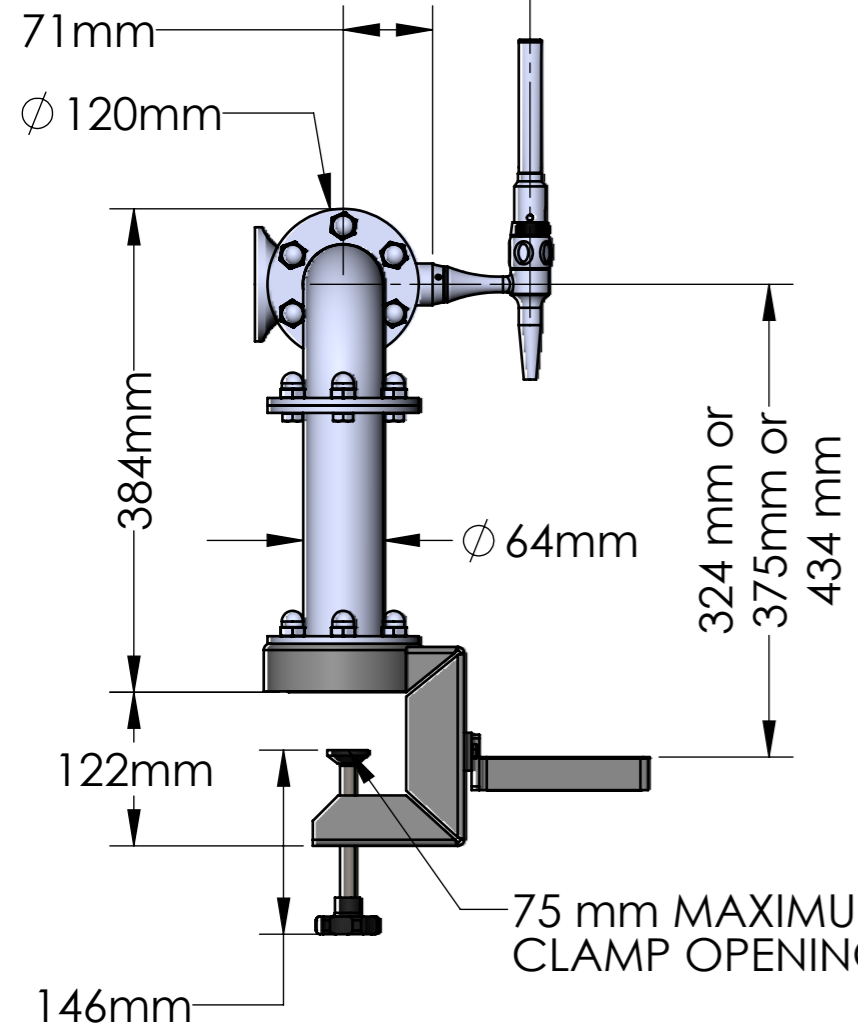

3 OUT

4 OUT

5 OUT

BREWHOUSE AVAILABLE WITH OVAL, CIRCULAR & SQUARE PODS

*SHOWN WITH OPTIONAL EXTRA ELEGANCE DISPENSE TAPS

BREWHOUSE
3, 4 & 5 OUT CLAMP ON