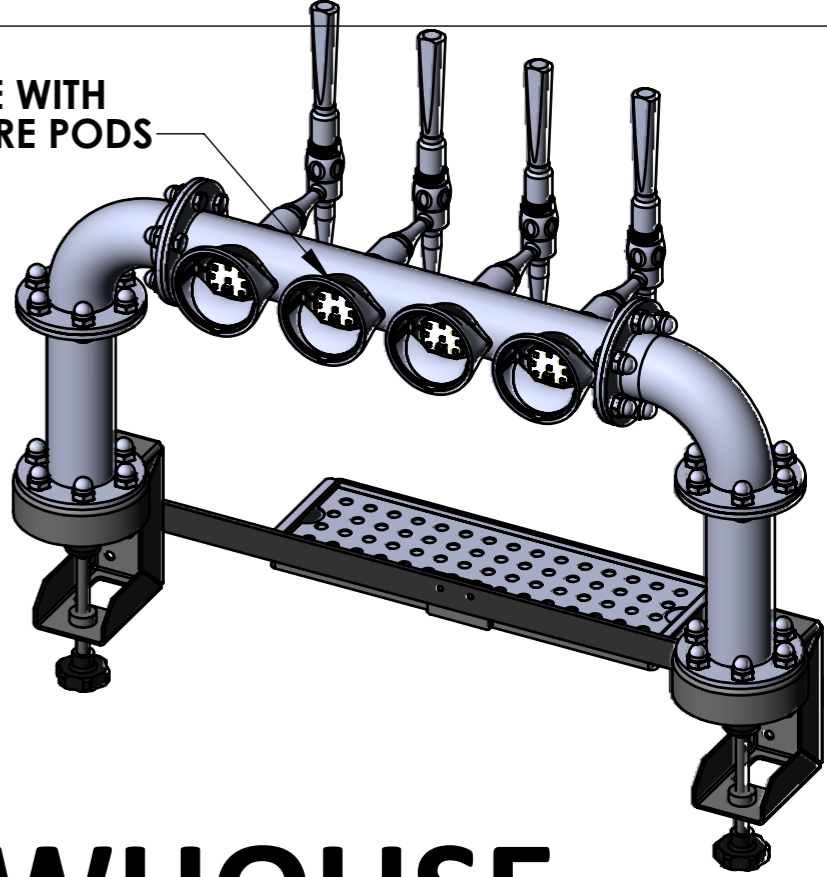

3 OUT

4 OUT

5 OUT

BREWHOUSE AVAILABLE WITH OVAL, CIRCULAR & SQUARE PODS

*SHOWN WITH OPTIONAL EXTRA ELEGANCE DISPENSE TAPS

BREWHOUSE
3, 4 & 5 OUT CLAMP ON