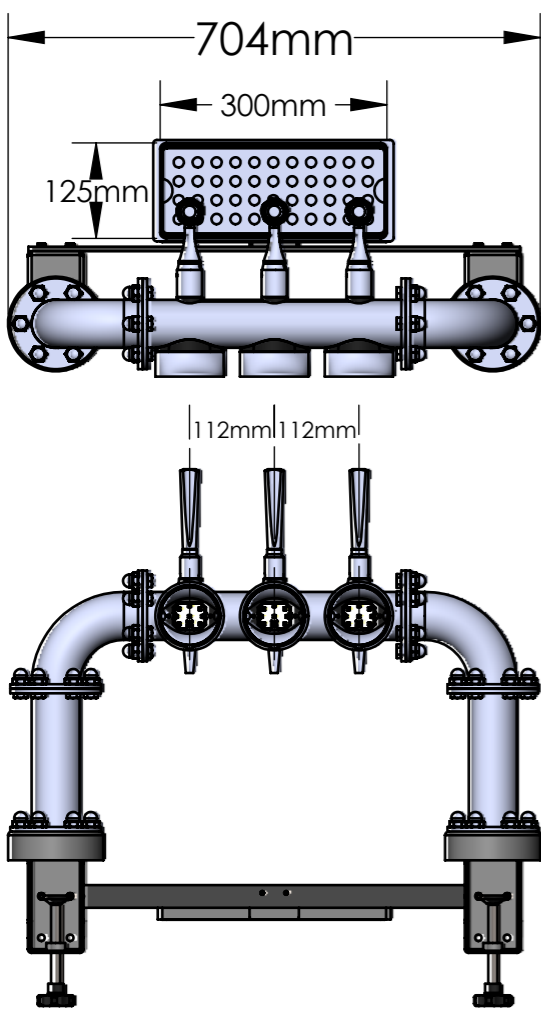

3 OUT

4 OUT

5 OUT

BREWHOUSE AVAILABLE WITH OVAL, CIRCULAR & SQUARE PODS

*SHOWN WITH OPTIONAL EXTRA ELEGANCE DISPENSE TAPS

BREWHOUSE
3, 4 & 5 OUT CLAMP ON