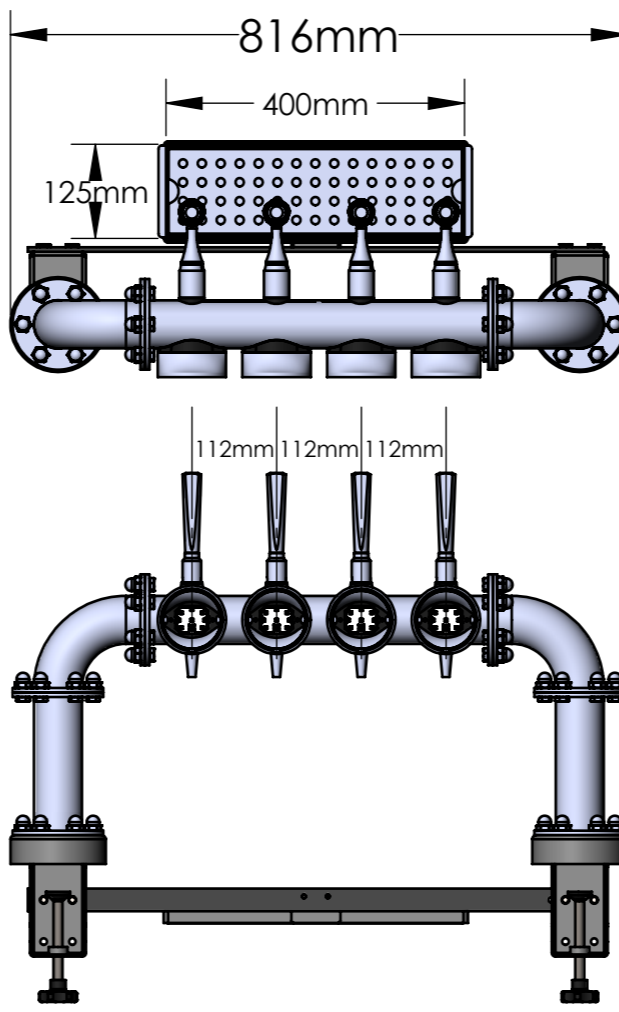

3 OUT

4 OUT

5 OUT

BREWHOUSE AVAILABLE WITH OVAL, CIRCULAR & SQUARE PODS

*SHOWN WITH OPTIONAL EXTRA ELEGANCE DISPENSE TAPS

BREWHOUSE
3, 4 & 5 OUT CLAMP ON