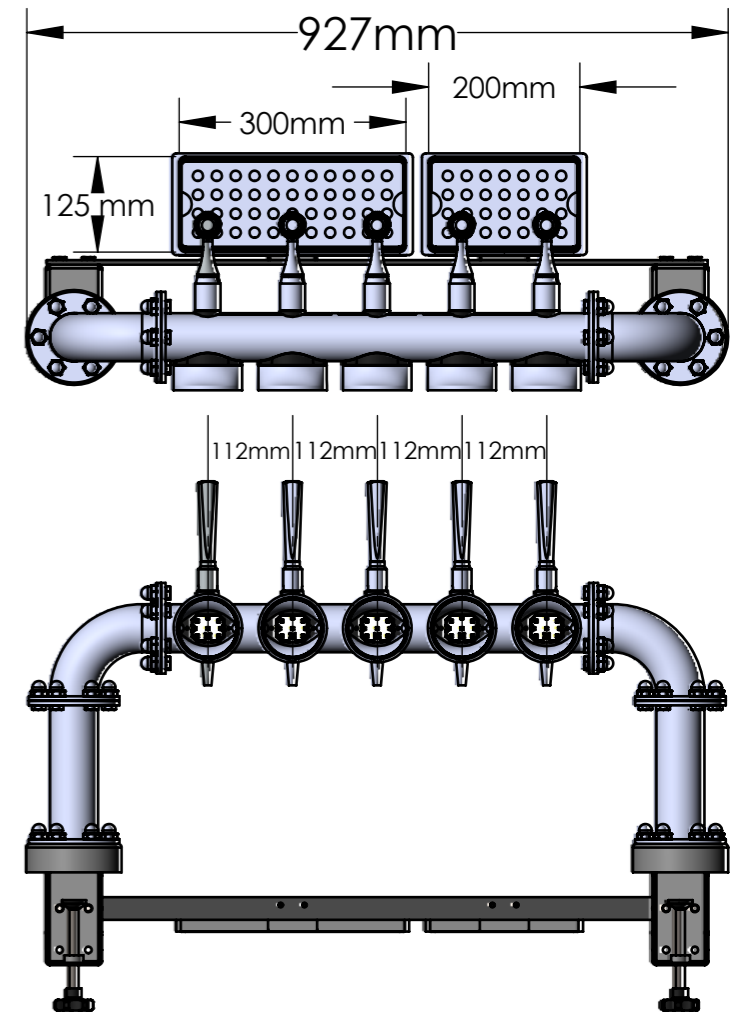

3 OUT

4 OUT

5 OUT

BREWHOUSE AVAILABLE WITH OVAL, CIRCULAR & SQUARE PODS

*SHOWN WITH OPTIONAL EXTRA ELEGANCE DISPENSE TAPS

BREWHOUSE
3, 4 & 5 OUT CLAMP ON