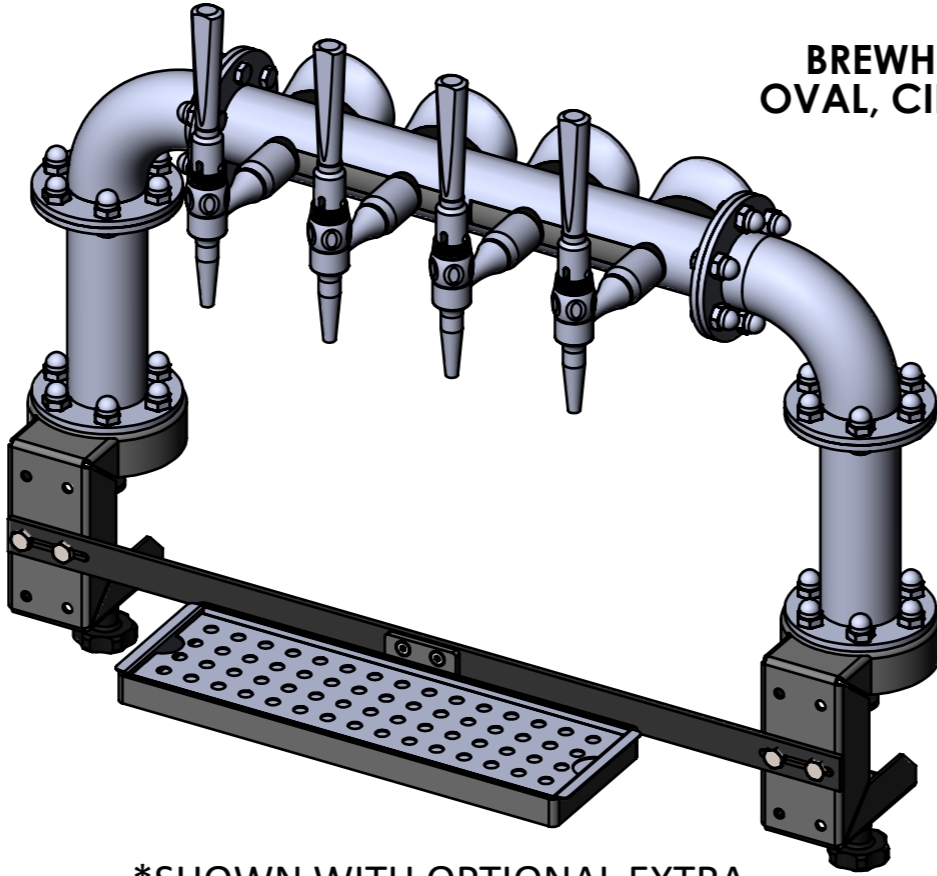

3 OUT

4 OUT

5 OUT

BREWHOUSE AVAILABLE WITH OVAL, CIRCULAR & SQUARE PODS

*SHOWN WITH OPTIONAL EXTRA ELEGANCE DISPENSE TAPS

BREWHOUSE
3, 4 & 5 OUT CLAMP ON