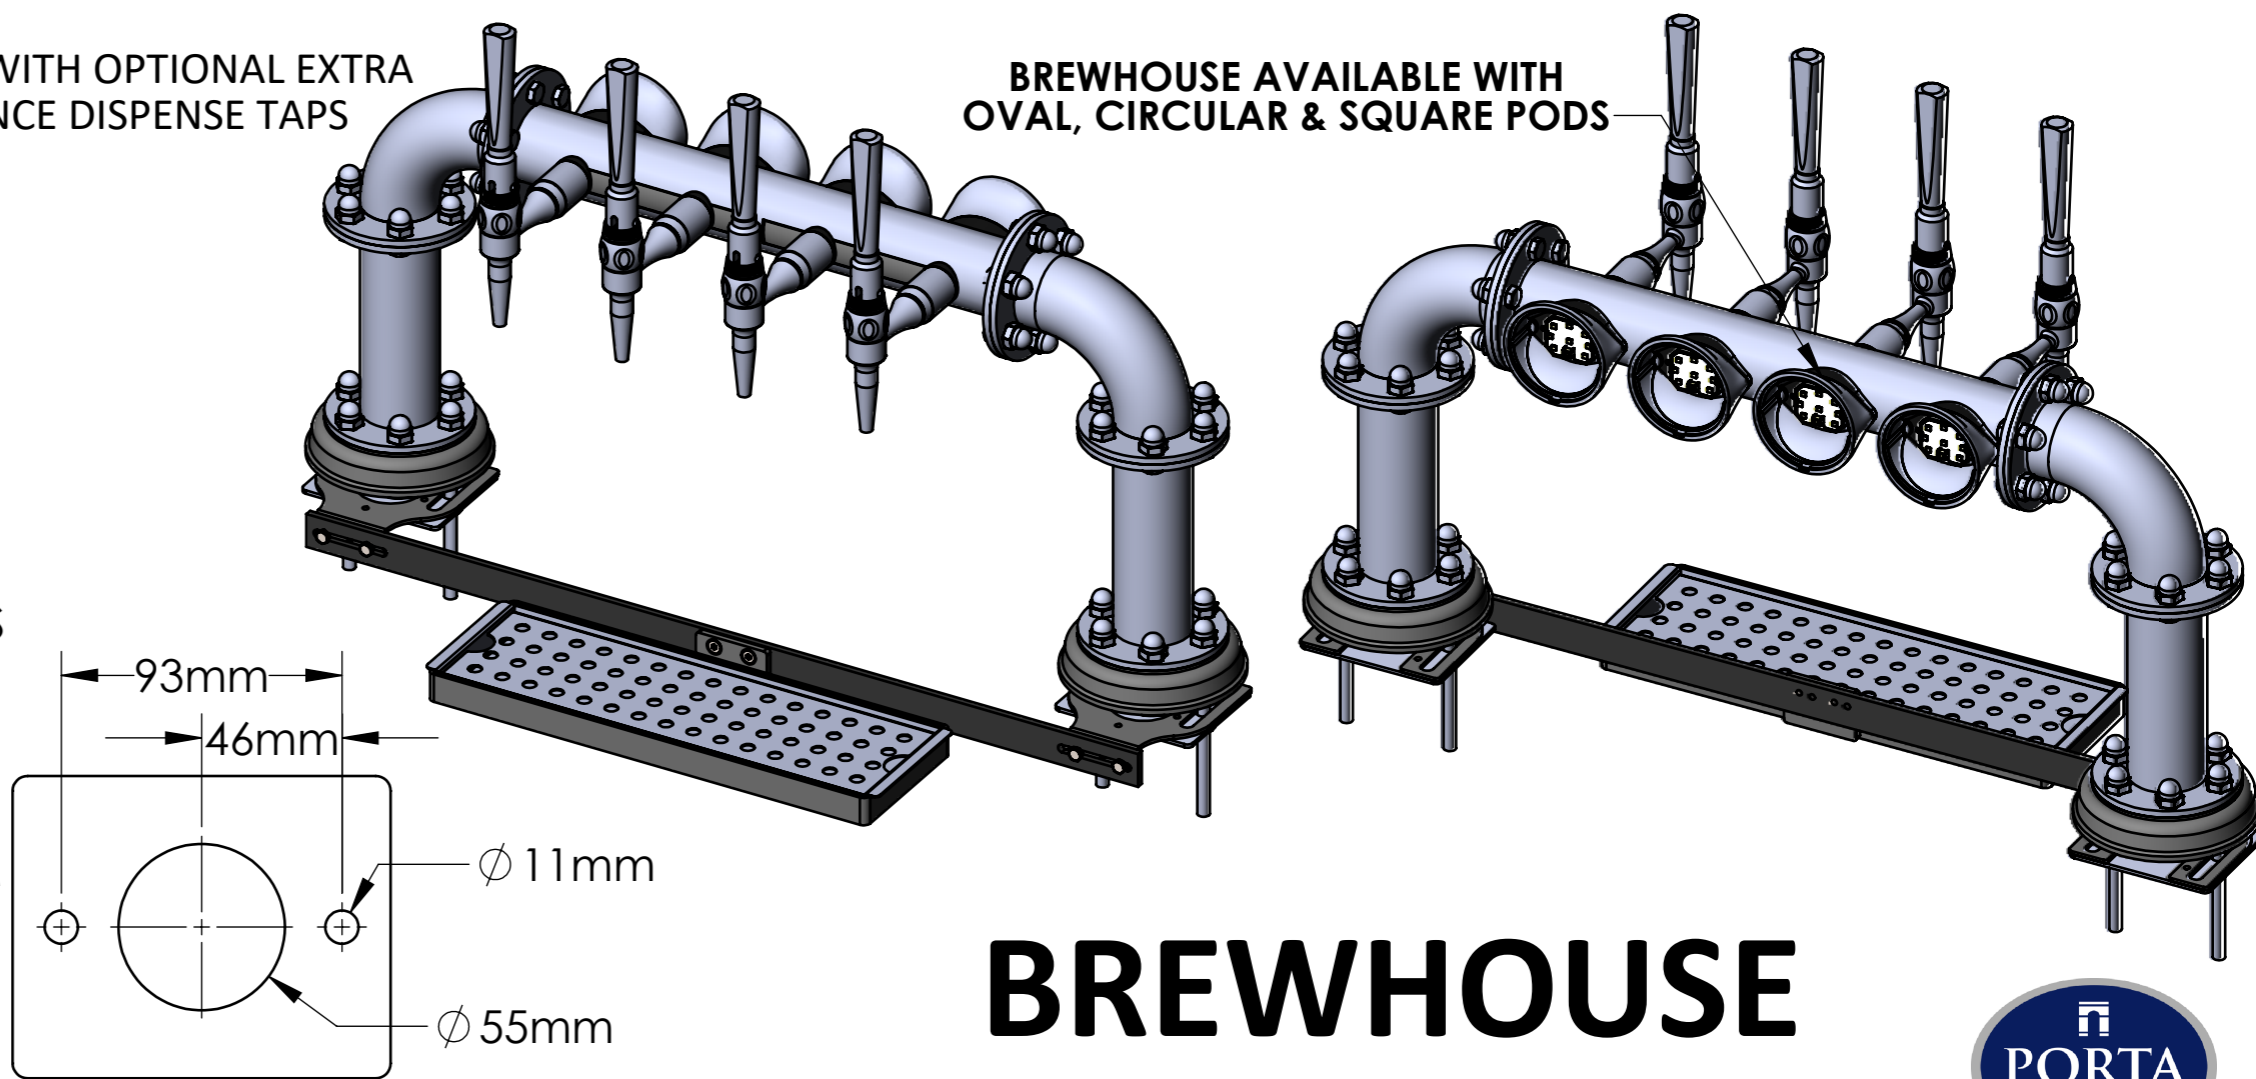

*SHOWN WITH OPTIONAL EXTRA ELEGANCE DISPENSE TAPS

BREWHOUSE AVAILABLE WITH OVAL, CIRCULAR & SQUARE PODS

REQUIRED CUT OUT FOR THROUGH BAR FIXING

BREWHOUSE

3, 4 & 5 OUT THROUGH BAR