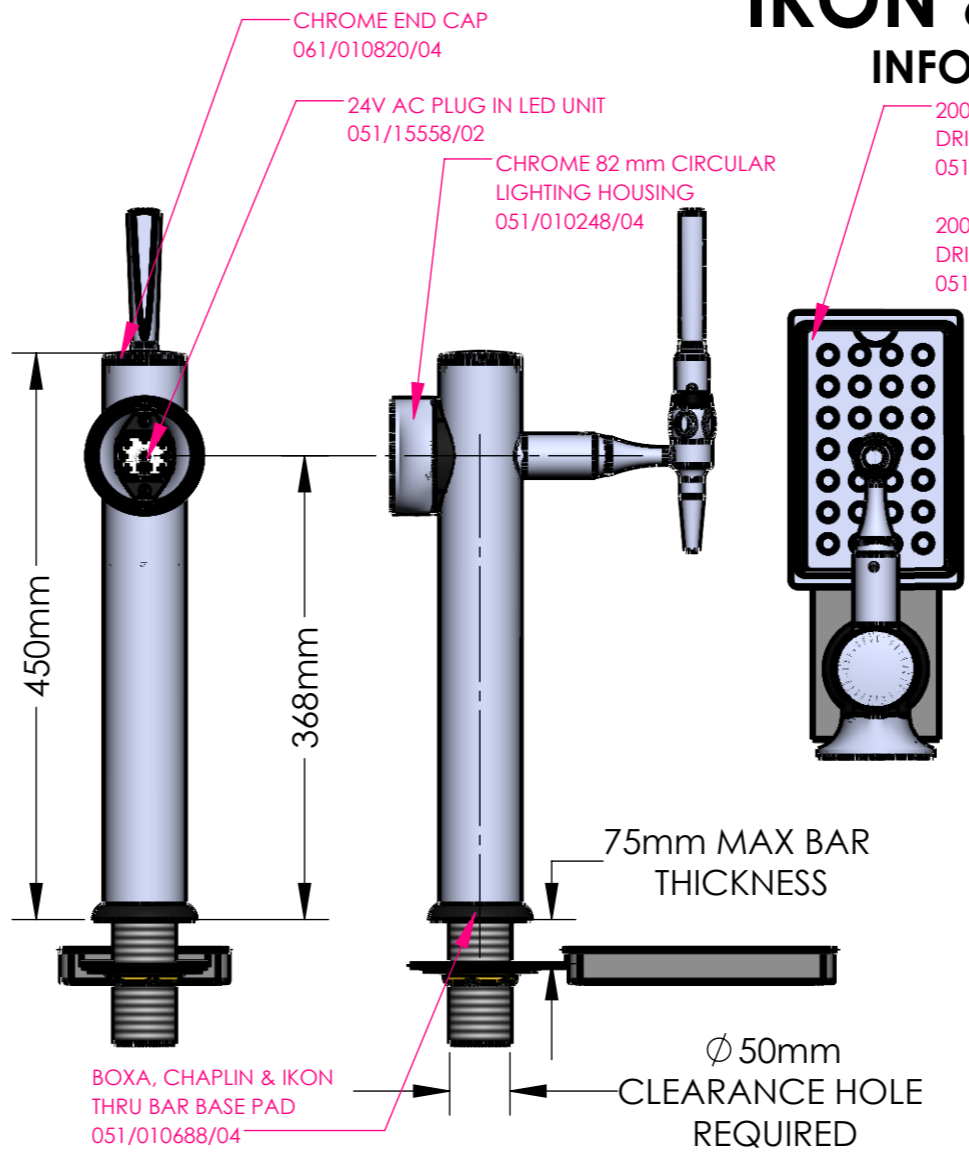

IKON & LOWIKON INFORMATION SHEET

STANDARD HEIGHT CLAMP-ON

STANDARD HEIGHT THROUGH BAR

LOWIKON CLAMP-ON

LOWIKON THROUGH BAR

*INFORMATION SHEET SHOWN WITH PORTA STANDARD ELEGANCE TAPS, DIMENSIONS OF OTHER DISPENSE TAPS MAY DIFFER