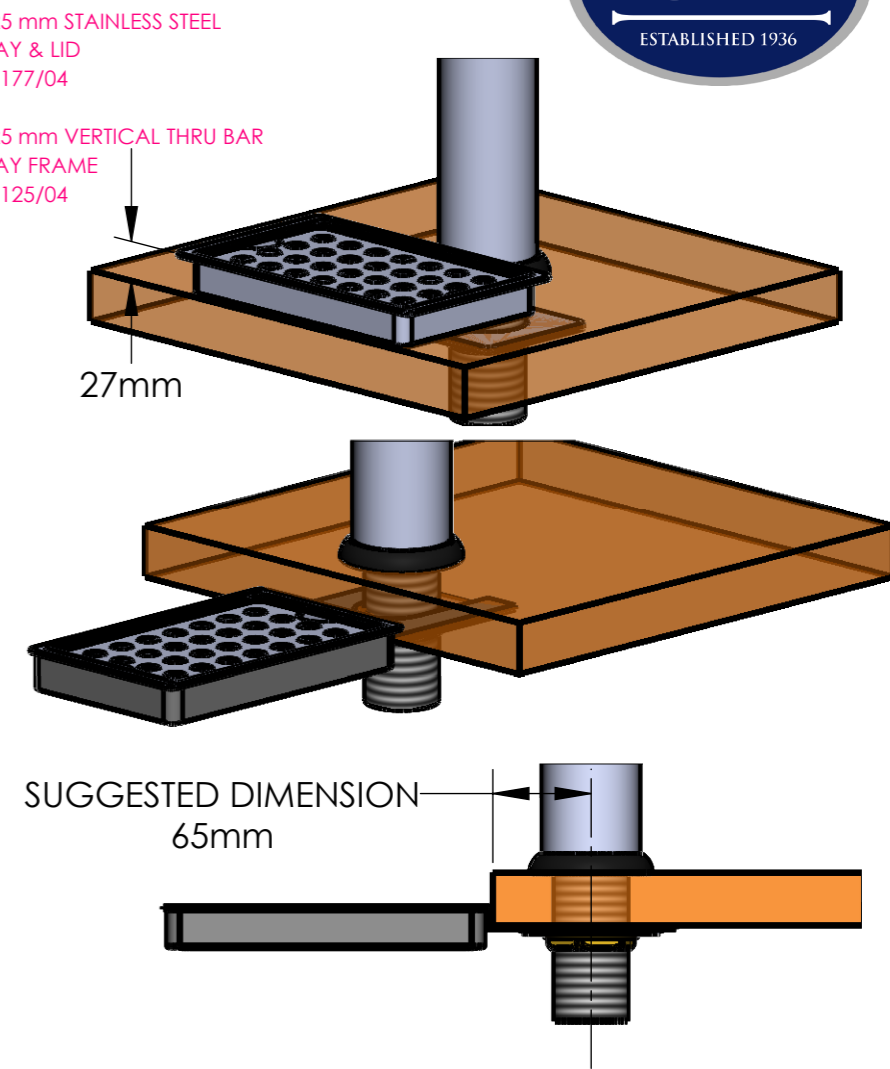

IKON & LOWIKON INFORMATION SHEET

STANDARD HEIGHT CLAMP-ON

STANDARD HEIGHT THROUGH BAR

LOWIKON CLAMP-ON

LOWIKON THROUGH BAR

*INFORMATION SHEET SHOWN WITH PORTA STANDARD ELEGANCE TAPS, DIMENSIONS OF OTHER DISPENSE TAPS MAY DIFFER