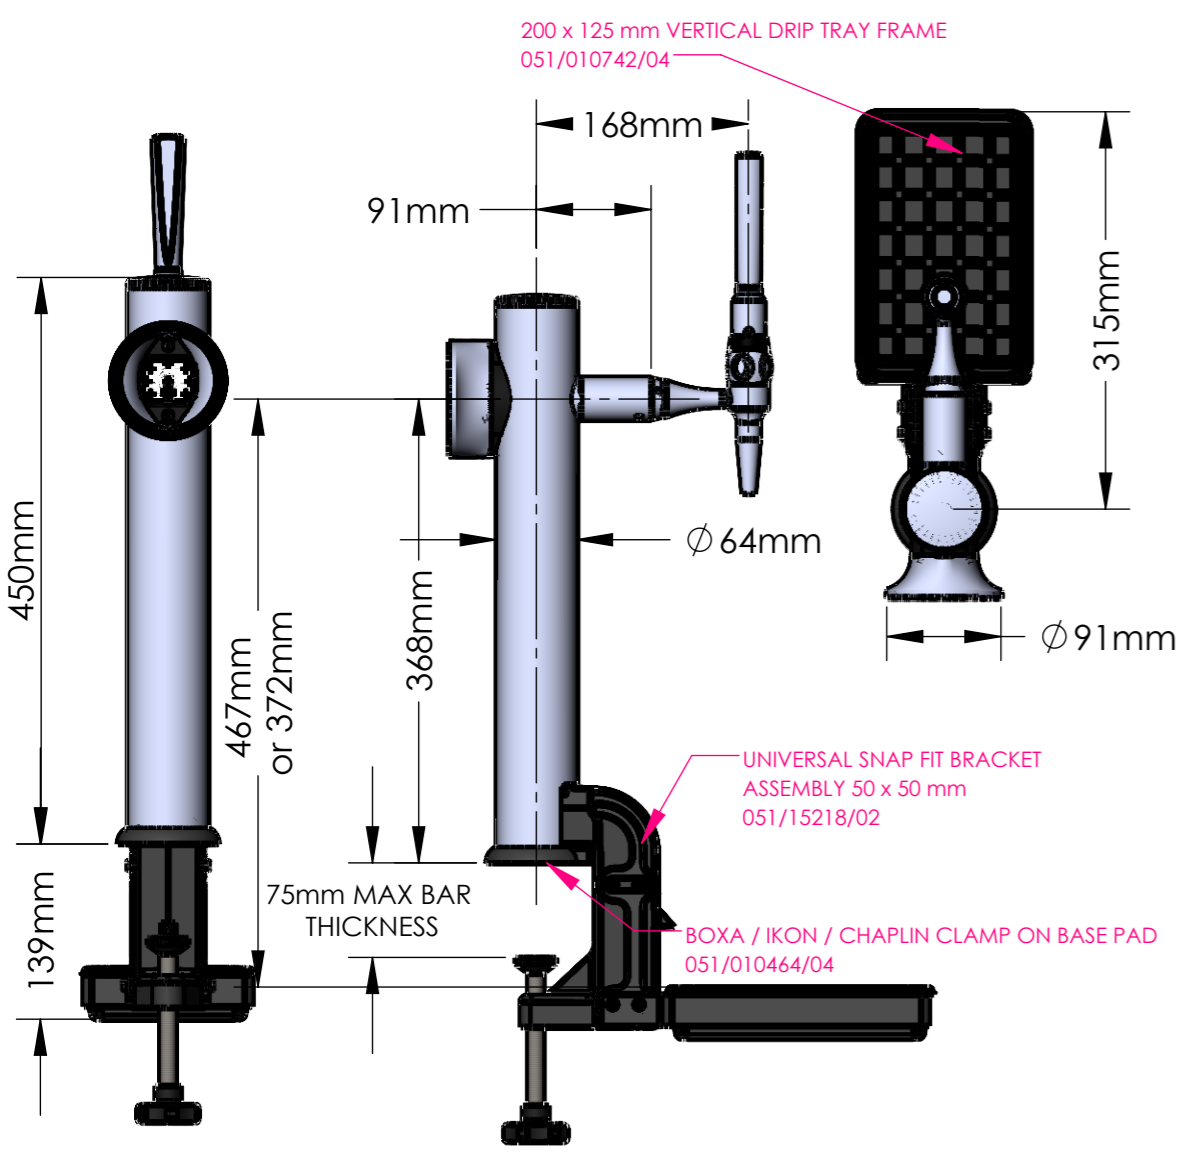

IKON & LOWIKON INFORMATION SHEET

STANDARD HEIGHT CLAMP-ON

STANDARD HEIGHT THROUGH BAR

LOWIKON CLAMP-ON

LOWIKON THROUGH BAR

*INFORMATION SHEET SHOWN WITH PORTA STANDARD ELEGANCE TAPS, DIMENSIONS OF OTHER DISPENSE TAPS MAY DIFFER