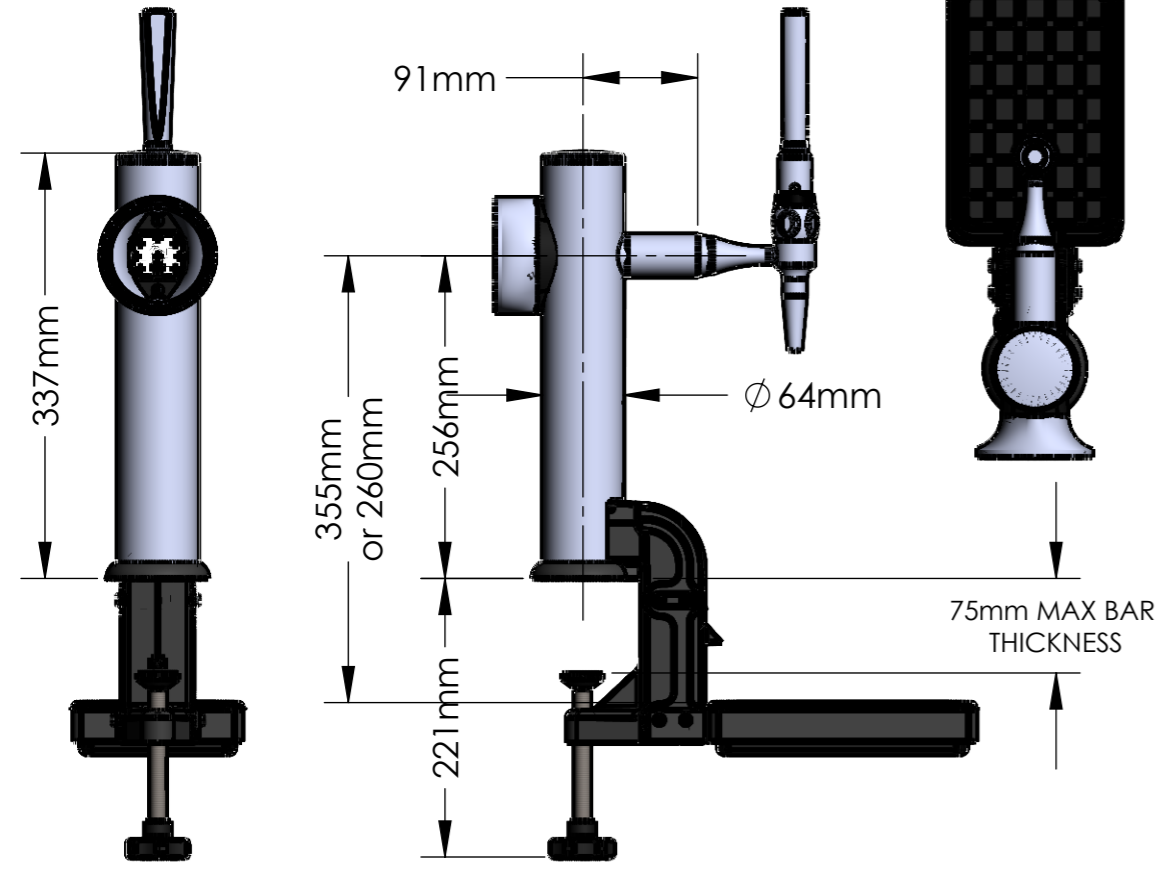

IKON & LOWIKON INFORMATION SHEET

STANDARD HEIGHT CLAMP-ON

STANDARD HEIGHT THROUGH BAR

LOWIKON CLAMP-ON

LOWIKON THROUGH BAR

*INFORMATION SHEET SHOWN WITH PORTA STANDARD ELEGANCE TAPS, DIMENSIONS OF OTHER DISPENSE TAPS MAY DIFFER