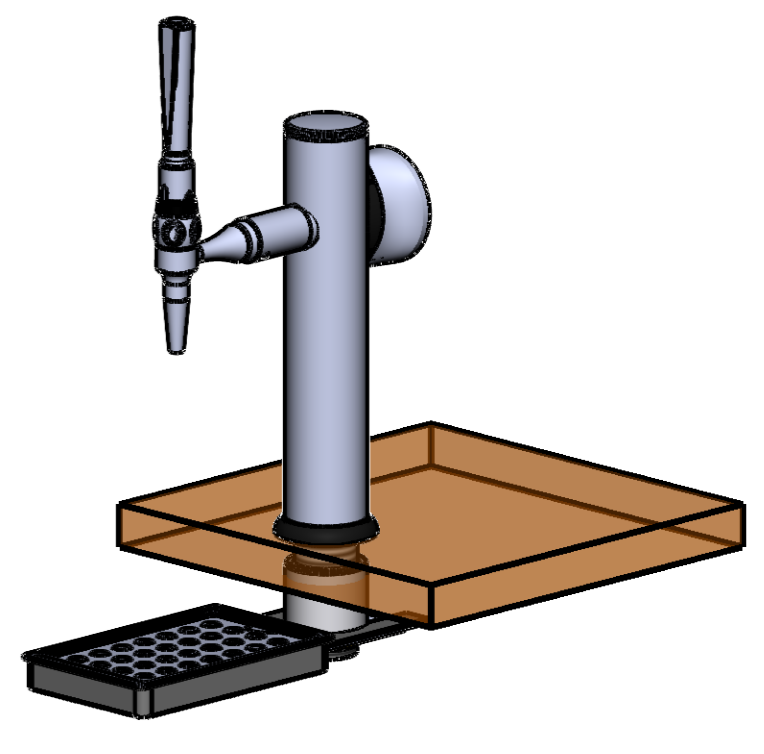

IKON & LOWIKON INFORMATION SHEET

STANDARD HEIGHT CLAMP-ON

STANDARD HEIGHT THROUGH BAR

LOWIKON CLAMP-ON

LOWIKON THROUGH BAR

*INFORMATION SHEET SHOWN WITH PORTA STANDARD ELEGANCE TAPS, DIMENSIONS OF OTHER DISPENSE TAPS MAY DIFFER