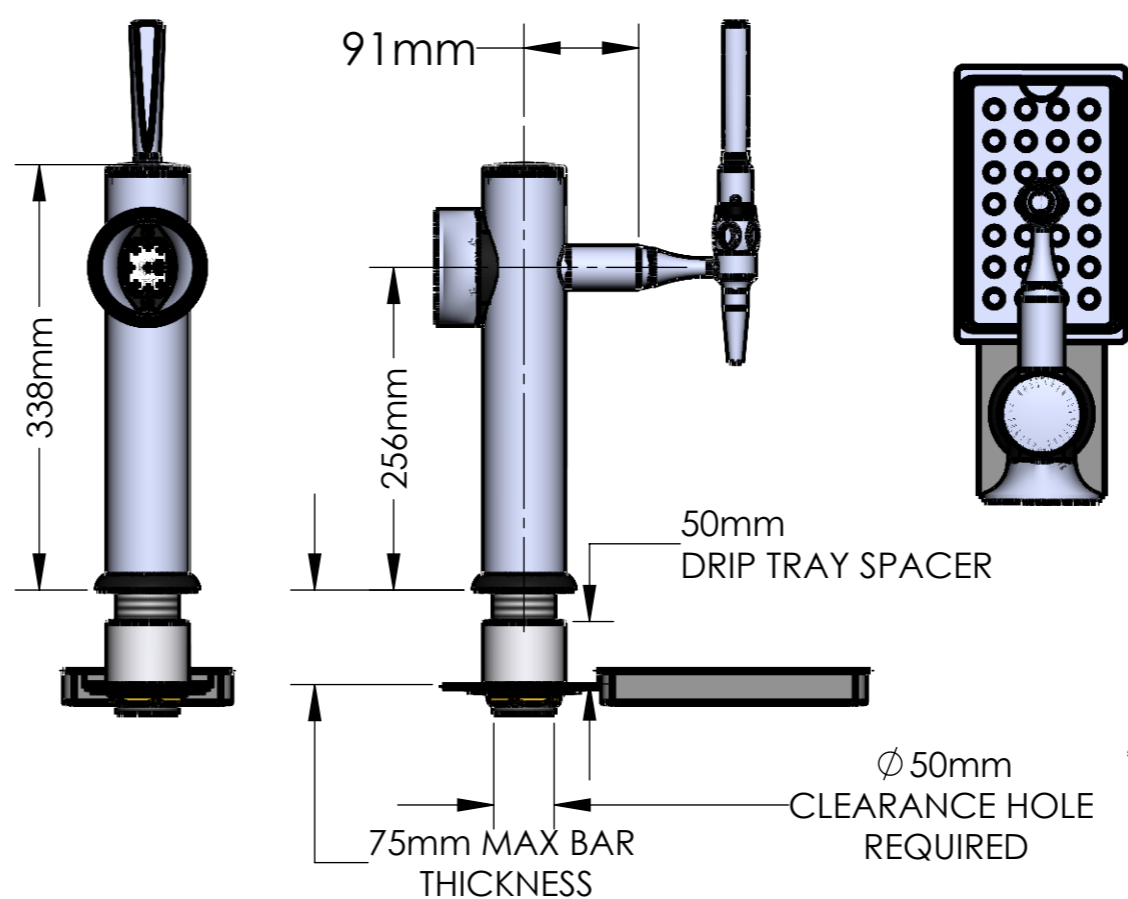

IKON & LOWIKON INFORMATION SHEET

STANDARD HEIGHT CLAMP-ON

STANDARD HEIGHT THROUGH BAR

LOWIKON CLAMP-ON

LOWIKON THROUGH BAR

*INFORMATION SHEET SHOWN WITH PORTA STANDARD ELEGANCE TAPS, DIMENSIONS OF OTHER DISPENSE TAPS MAY DIFFER